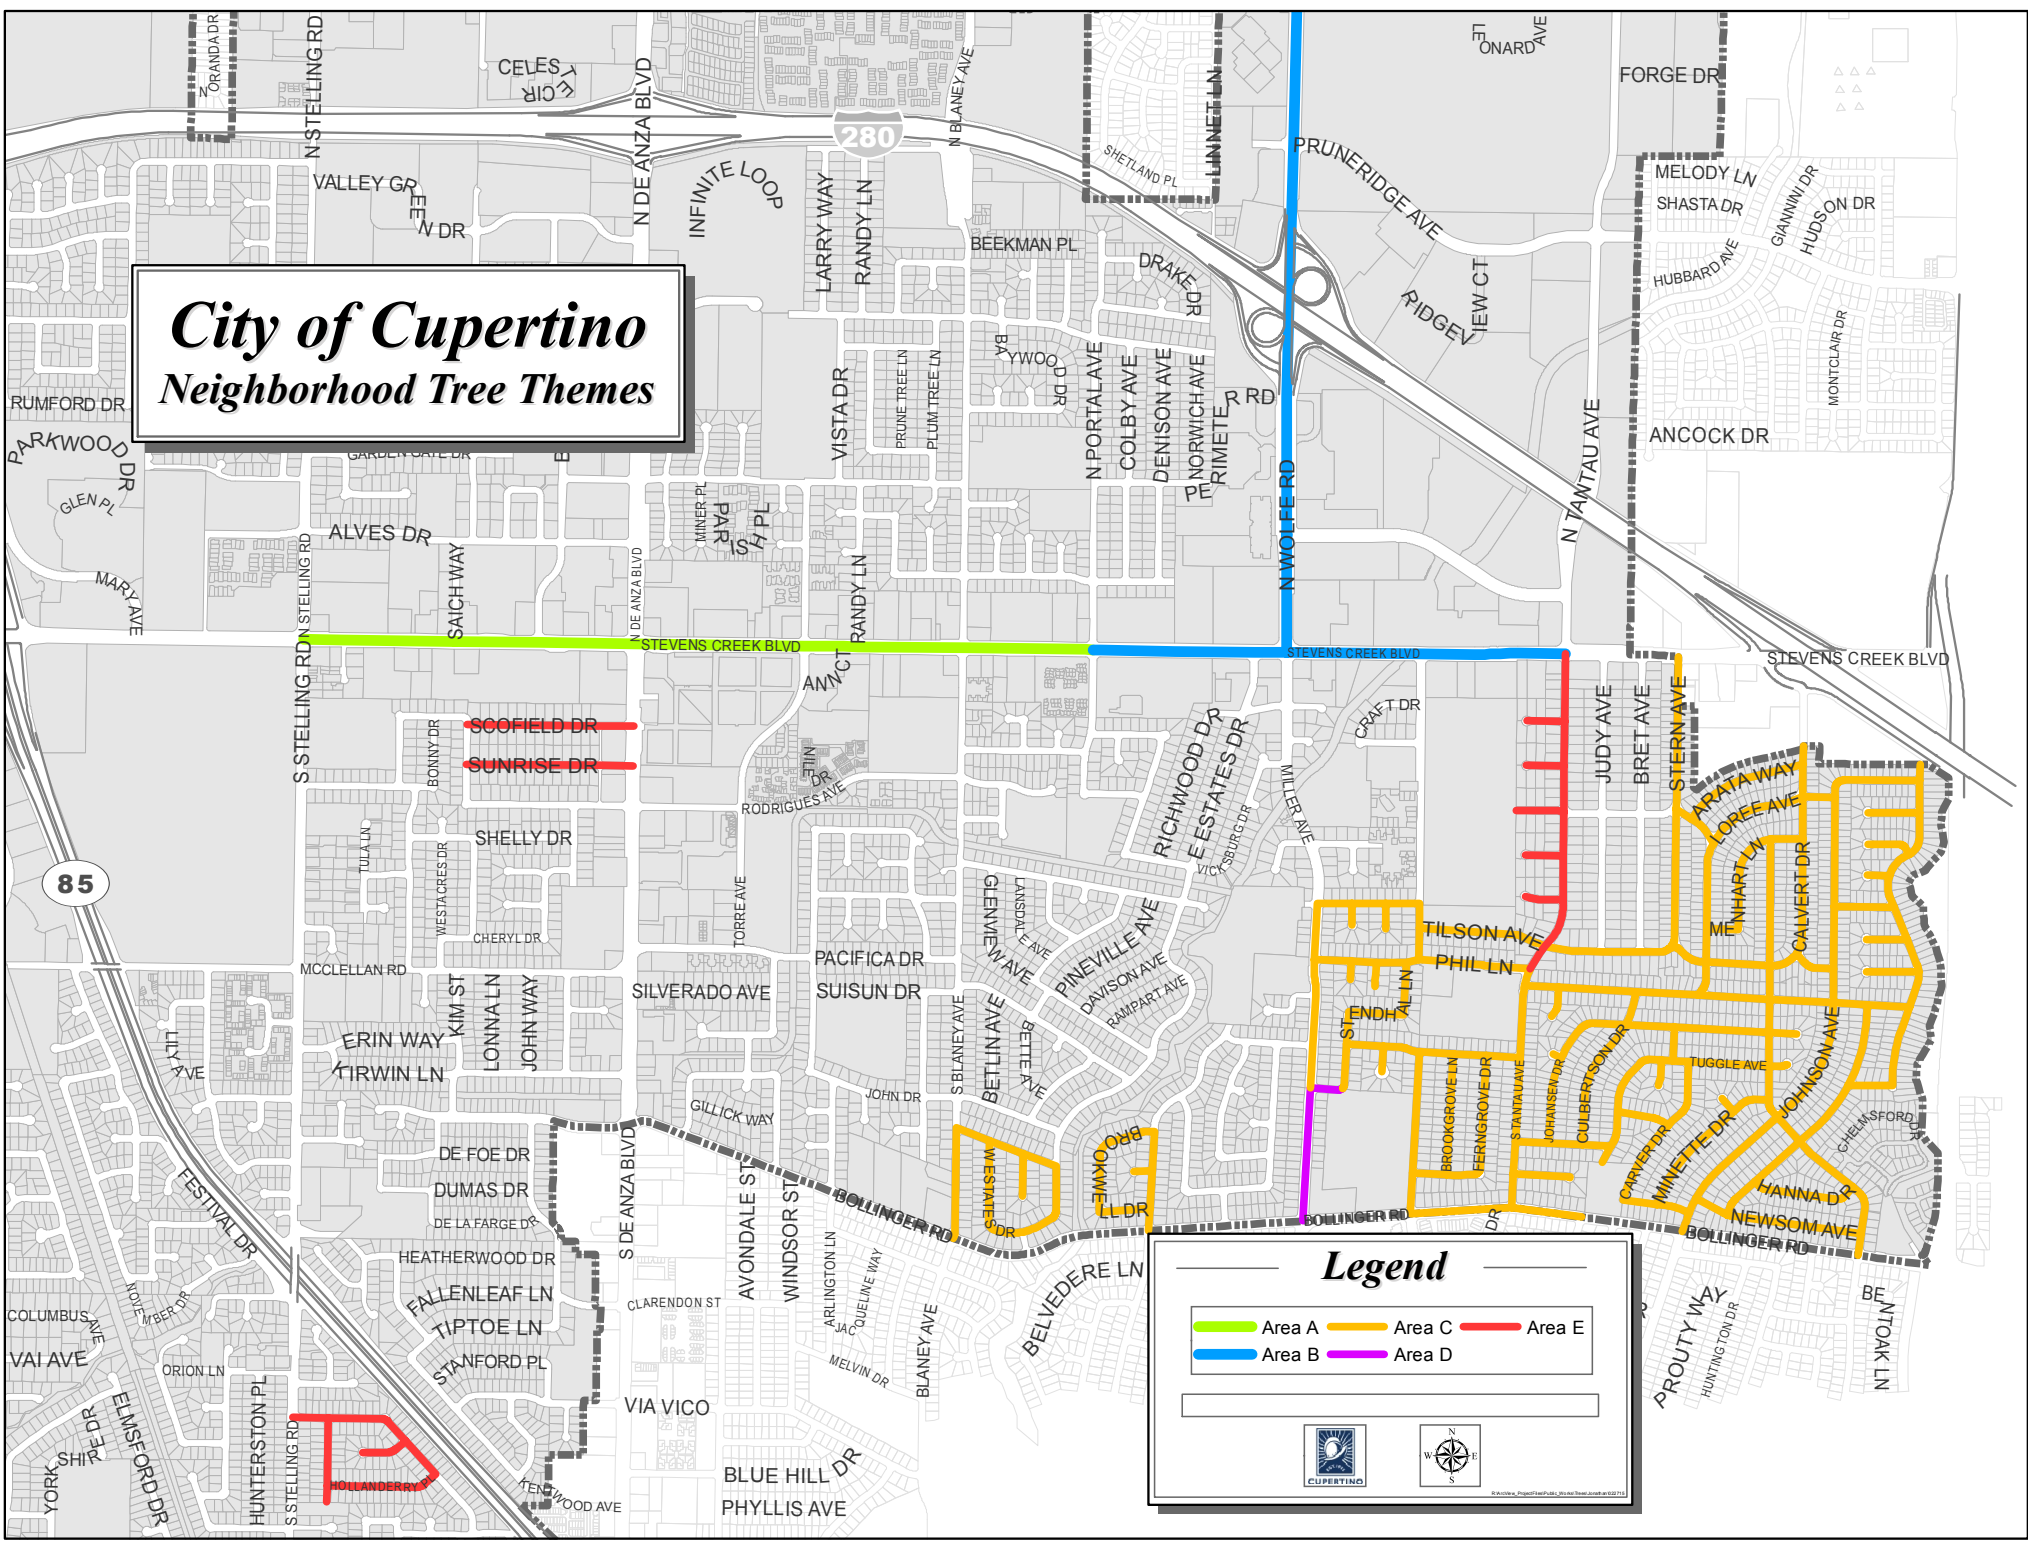

City of Cupertino

Neighborhood Tree Themes

Legend

- █ Area A
- █ Area B
- █ Area C
- █ Area D
- █ Area E

© 2010 City of Cupertino, All Rights Reserved.