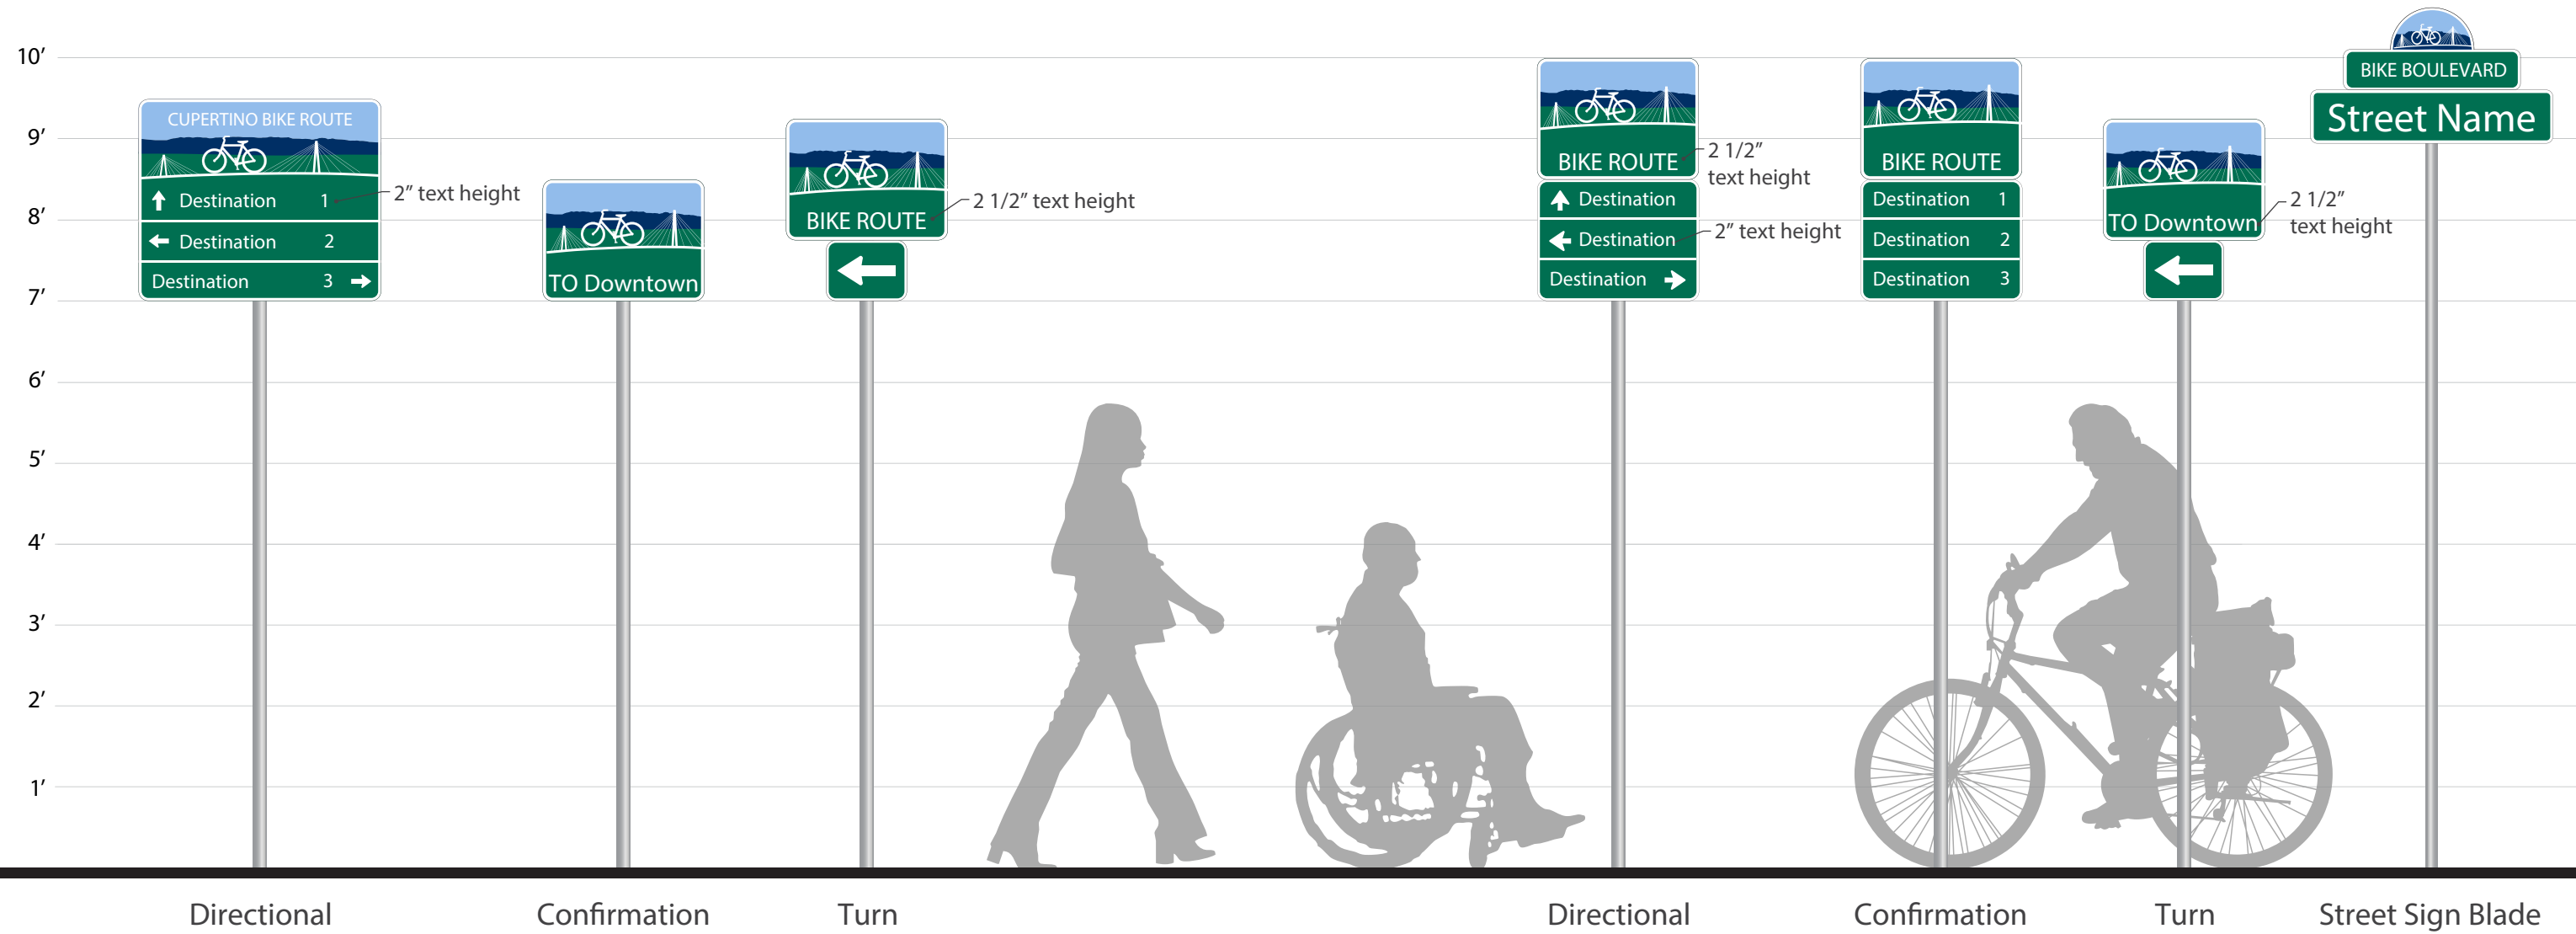

CONCEPT C: City of Cupertino Vista

Inspirational Image

ALTERNATE C1: Combined Direction and Mileage

ALTERNATE C2: Separated Direction and Mileage