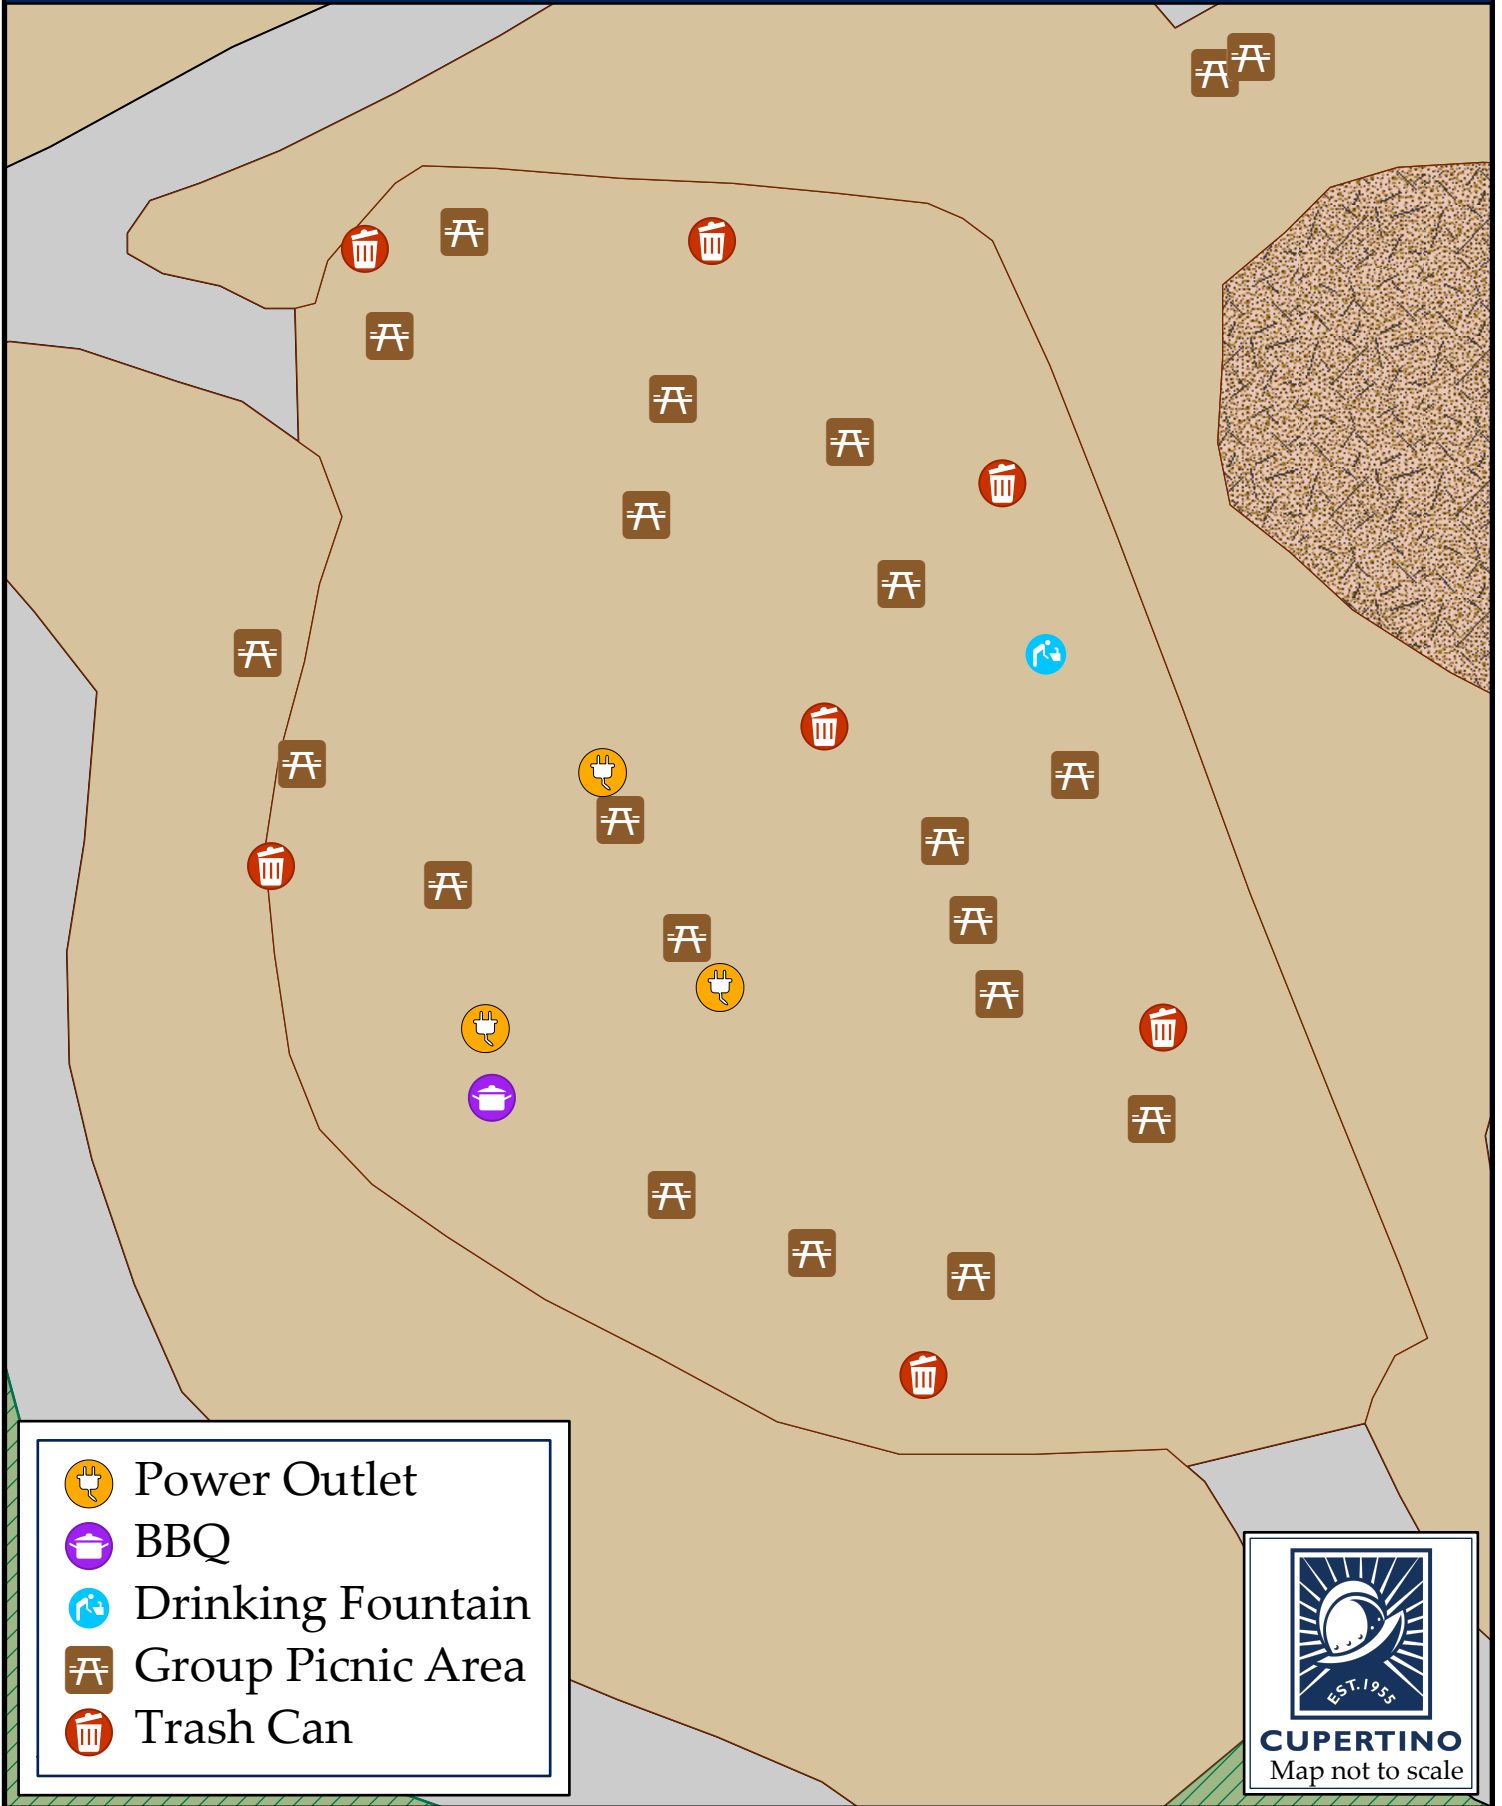

Linda Vista Park Group Picnic Area

-  Power Outlet
-  BBQ
-  Drinking Fountain
-  Group Picnic Area
-  Trash Can