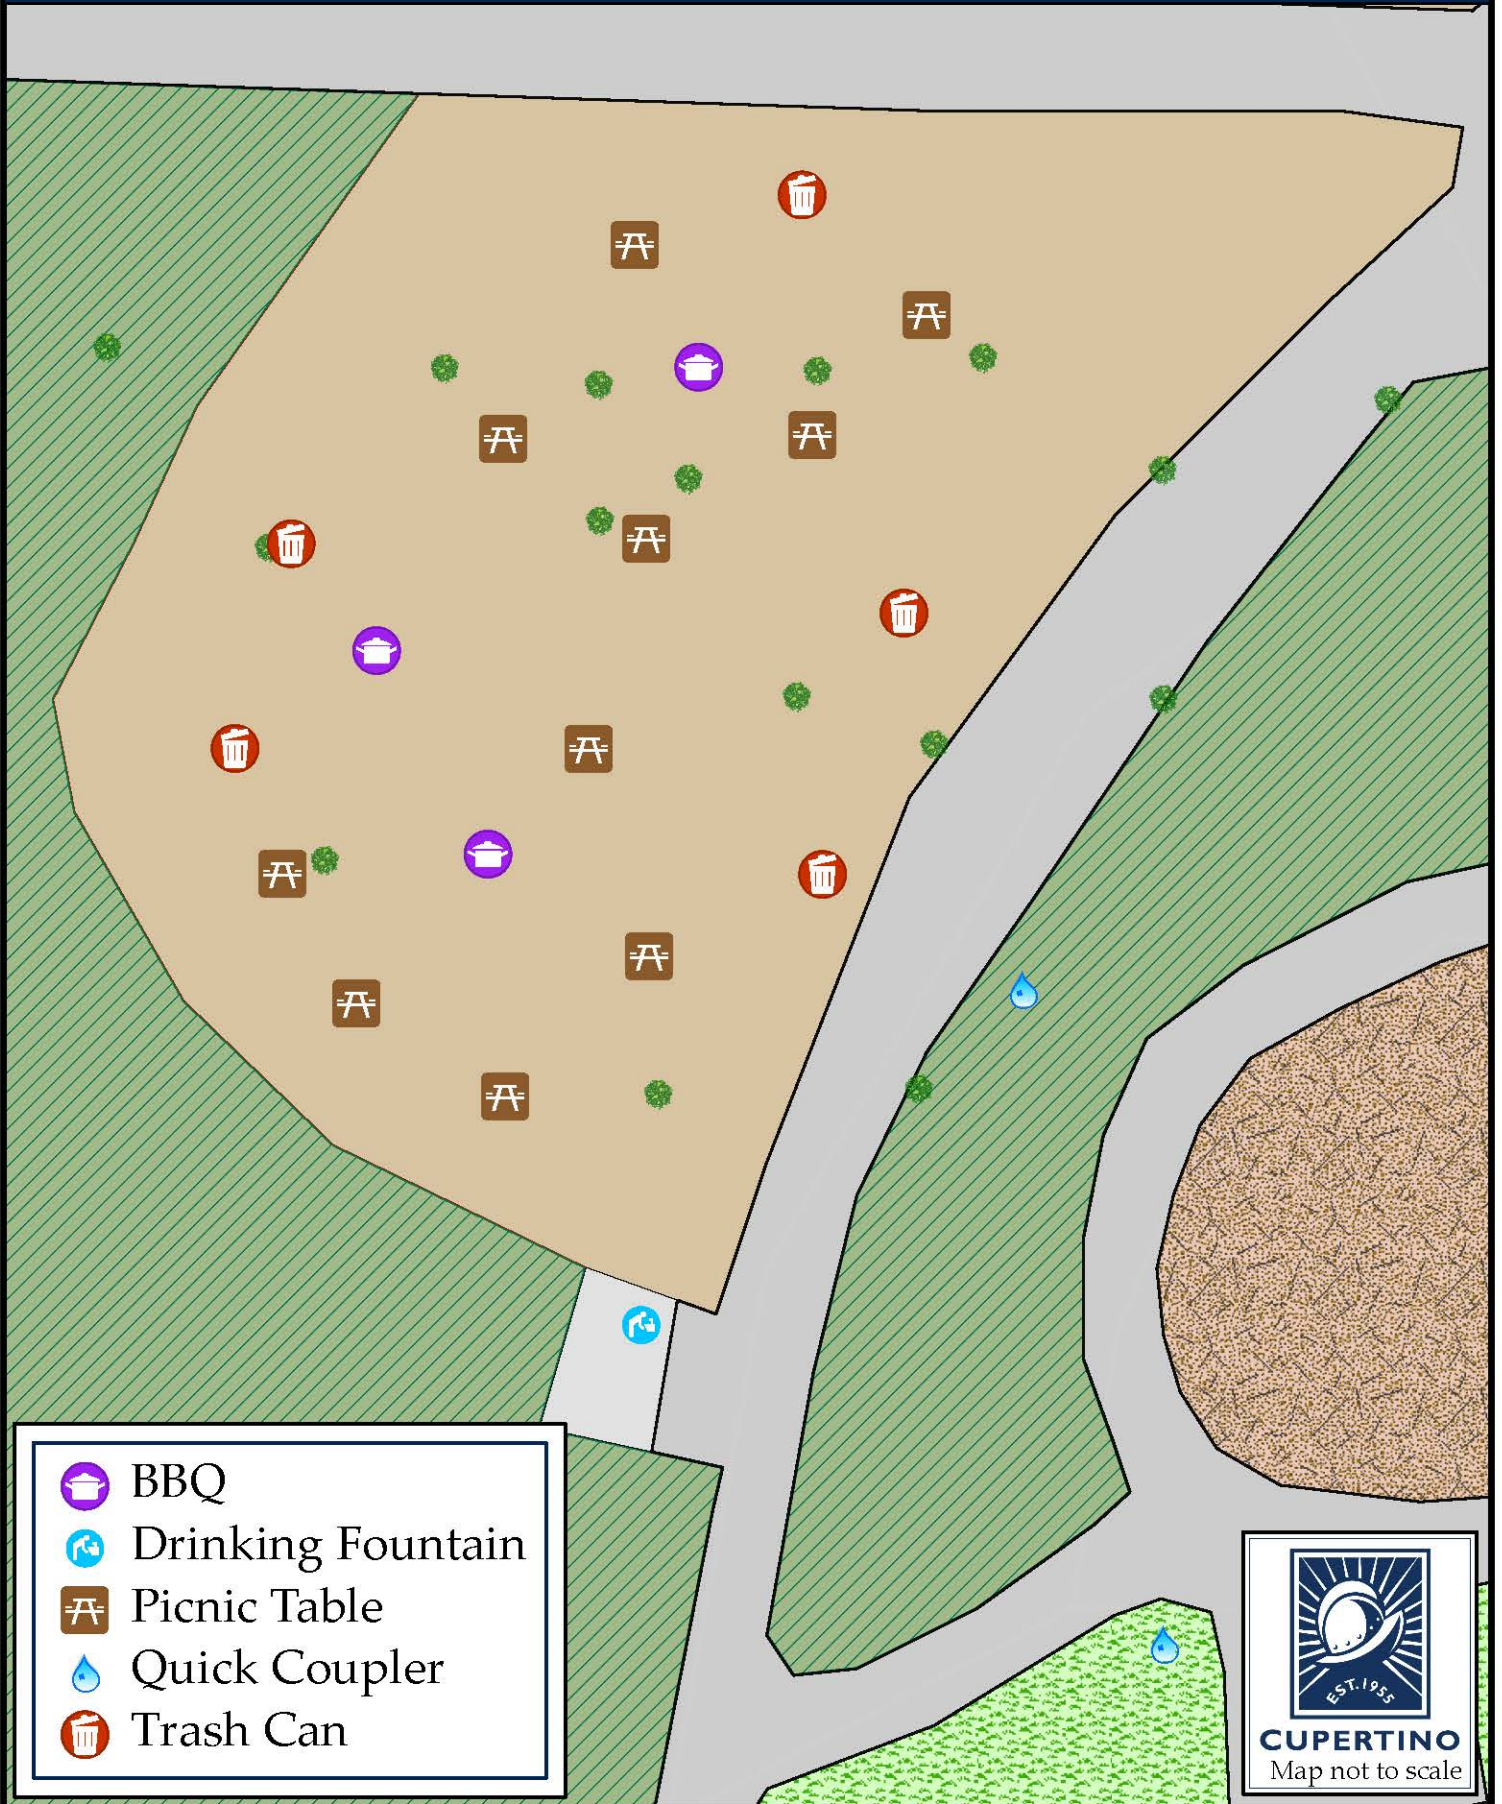

# Portal Park Group Picnic Area

-  BBQ
-  Drinking Fountain
-  Picnic Table
-  Quick Coupler
-  Trash Can