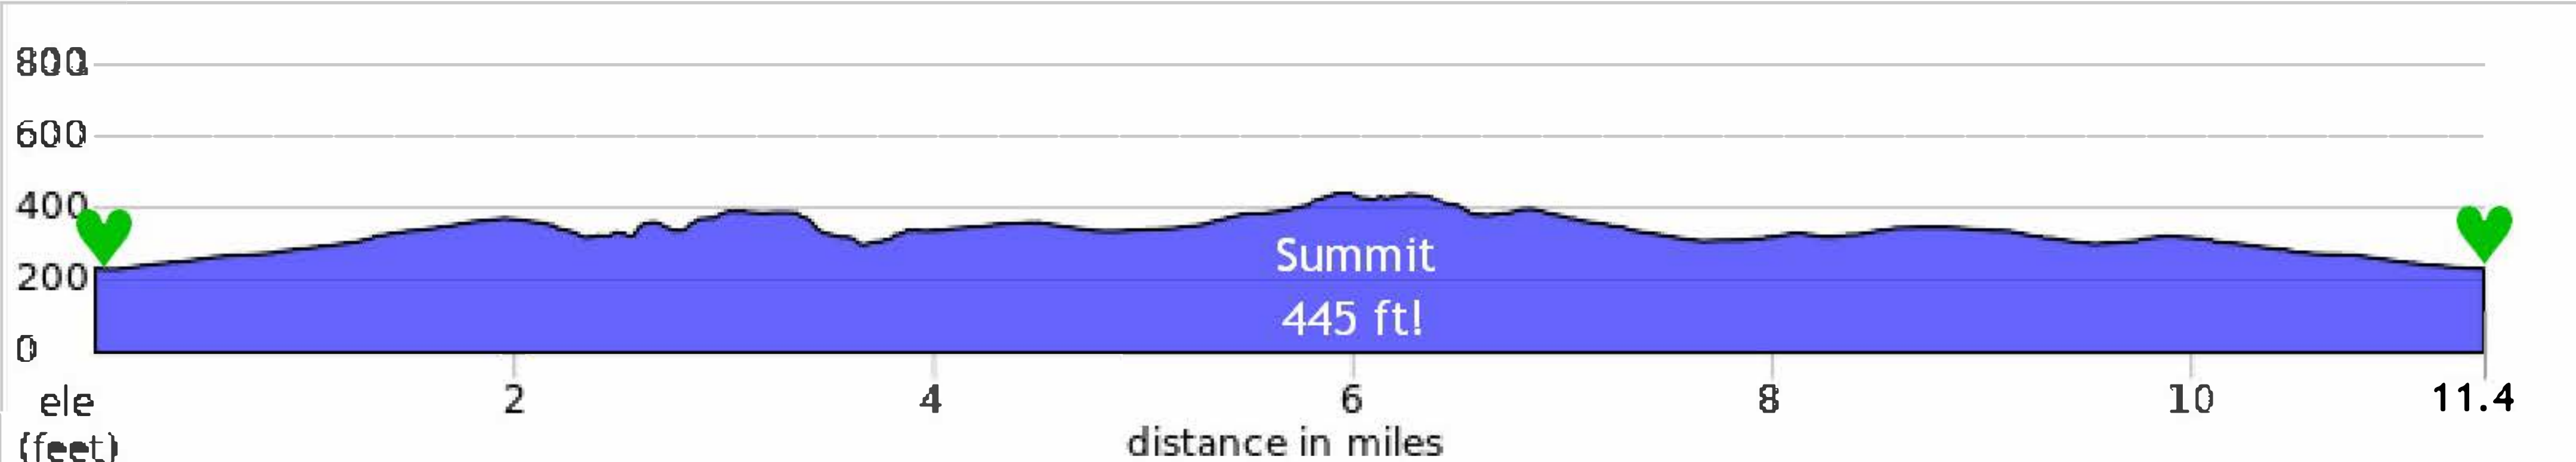

# Earth Day Pedal 4 The Planet

**A Fun Family Bike Ride!**

**Long Route 11.4 miles**

**CUPERTINO**

**START-FINISH**

**10 am Ride Start**

**Helmets Required**

**Ride Safe Have Fun!**

## 2019 Pedal 4 The Planet Long Route

Dist	Type	Note	Next
0.0		Start of route	0.0
0.0		From City Hall	0.1
0.1		L on Rodrigues Ave WestBound	0.2
0.3		X S De Anza Blvd WB	0.1
0.4		L on Terry Way SB	0.1
0.4		R on Shelly Dr WB	0.3
0.7		L on Bonny Dr SB	0.2
0.9		R on McClellan Rd WB	0.2
1.0		X S Stelling Rd WB	0.9
2.0		R on Byrne Ave NB	0.2
2.2		L on San Fernando Av WB	0.0
2.2		EZ R into Blackberry Farm EB	0.1
2.3		S on S C Trill-Path WB	0.0
2.3		EZ L on path SB	0.4
2.7		Exit Path to parking lot WB	0.1
2.8		R onto McClellan Rd WB CAUTION	0.2
3.0		EZ R on Mira Vista Ave NB	0.2
3.1		R on Palm Ave EB	0.1
3.2		L on Scenic Blvd NB	0.2
3.4		EZ R on Scenic Blvd EB	0.2
3.6		Onto path NB	0.0
3.6		R on Stevens Ck Blvd EB CAUTION	0.4
4.0		R on Orange Ave SB	0.1
4.1		S thru on Orange Av SB	0.4
4.5		L on McClellan Rd EB CAUTION	0.3
4.8		R on Bubb Rd SB	0.5
5.3		R on Columbus Ave WB	0.5
5.8		L on Linda Vista Dr SB	0.2
6.0		Summit @ 445 ft HI-point on route!	0.1
6.1		R on Santa Teresa Dr SB	0.1
6.2		R on Terra Bella Dr SB	0.1
6.3		L on Lindy Ln EB	0.1

5.1 miles. +92/-269 feet